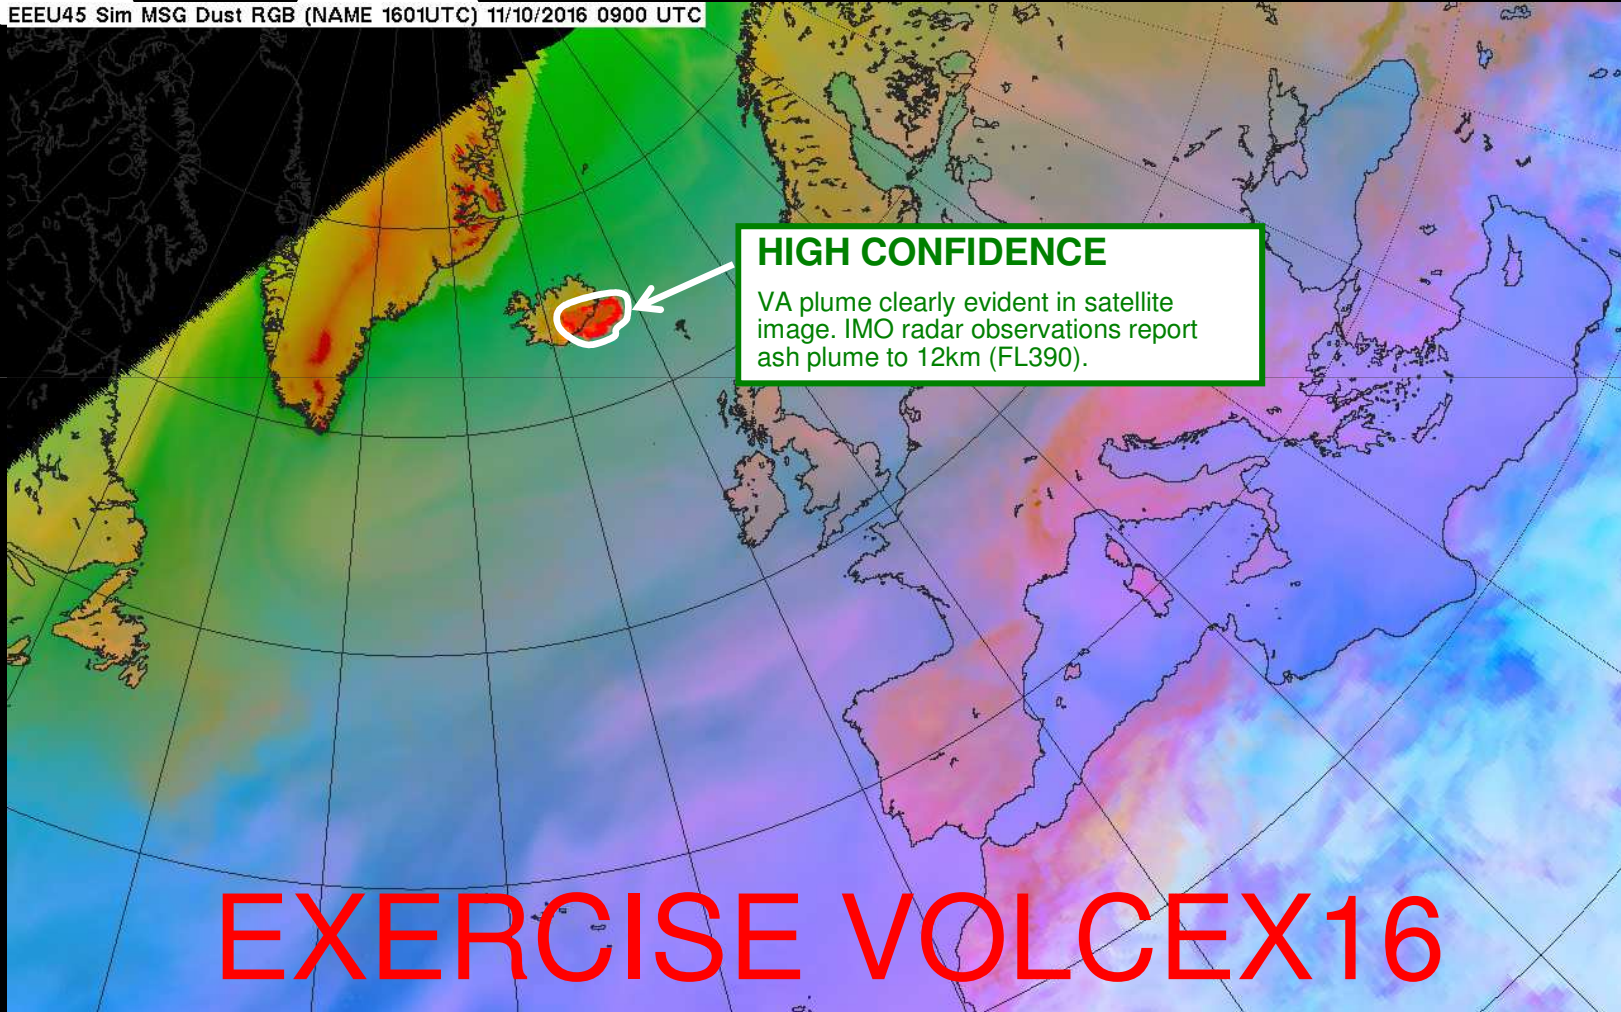

EXERCISE VOLCEX16

Volcanic Ash – T+0 annotated satellite image

Issued 0940 UTC on Tue 11 Oct 2016

EEEE45 Sim MSG Dust RGB (NAME 1601UTC) 11/10/2016 0900 UTC

EXERCISE VOLCEX16