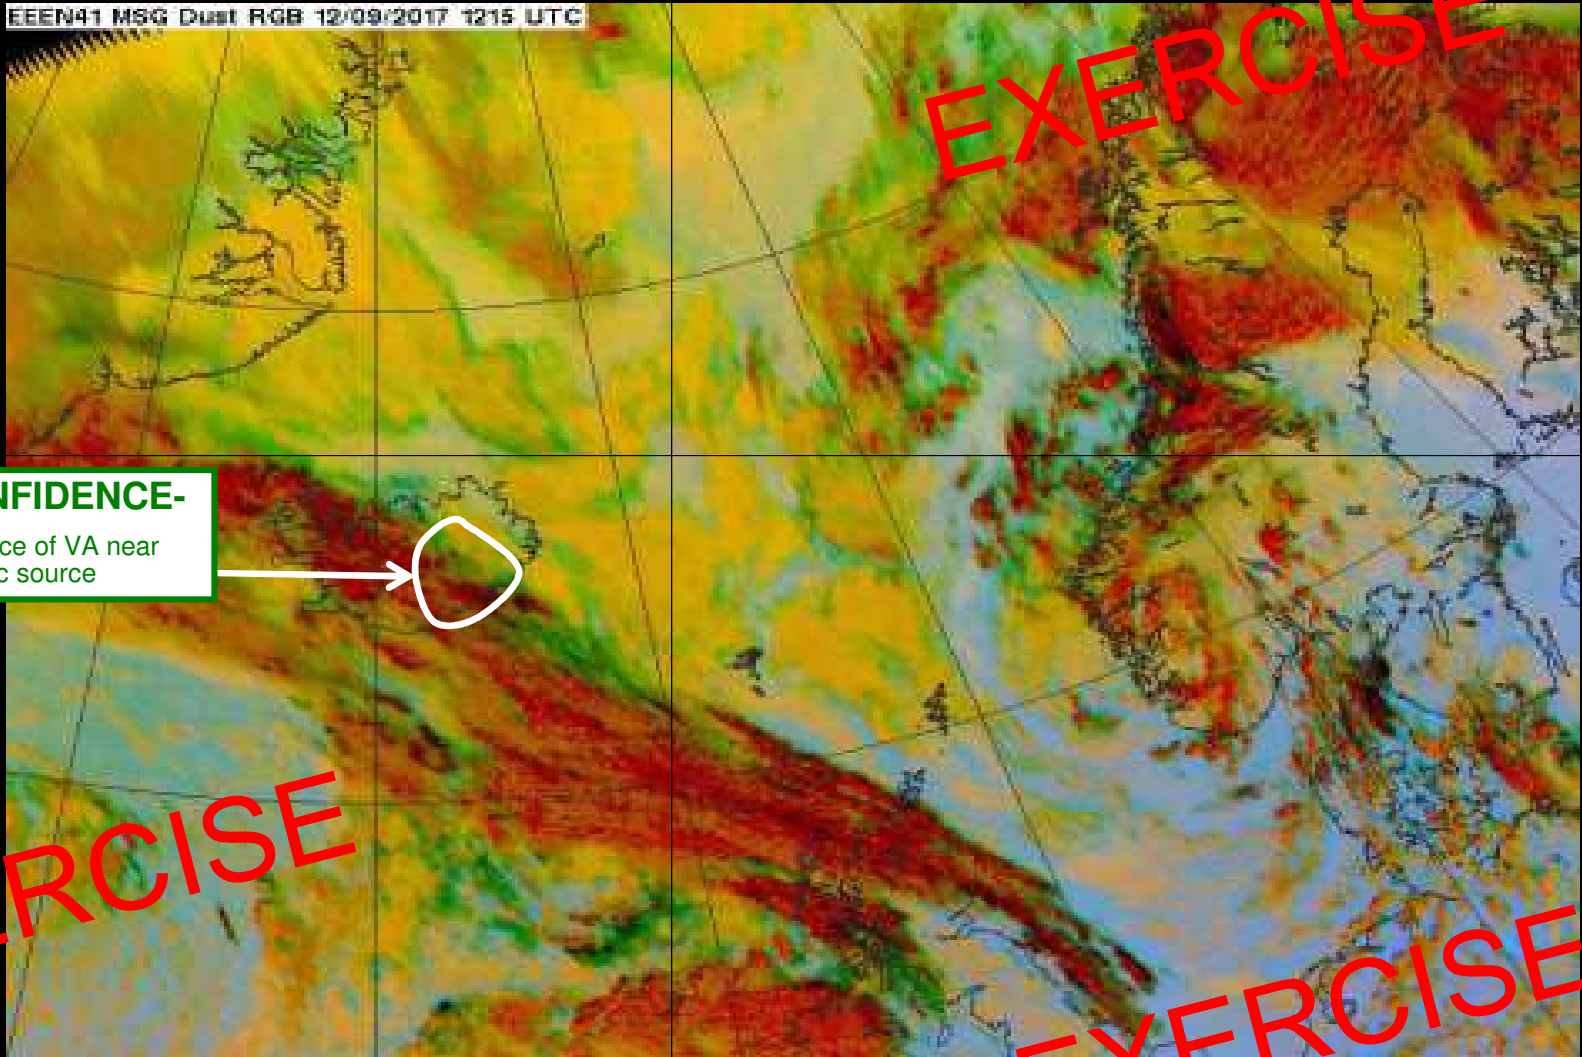

Volcanic Ash – T+0 annotated satellite image

Issued 1200 UTC on Thu 12 Sept 2017

EEEN41 MSG Dust RGB 12/09/2017 1215 UTC

HIGH CONFIDENCE-

Clear evidence of VA near volcanic source

EXERCISE

EXERCISE