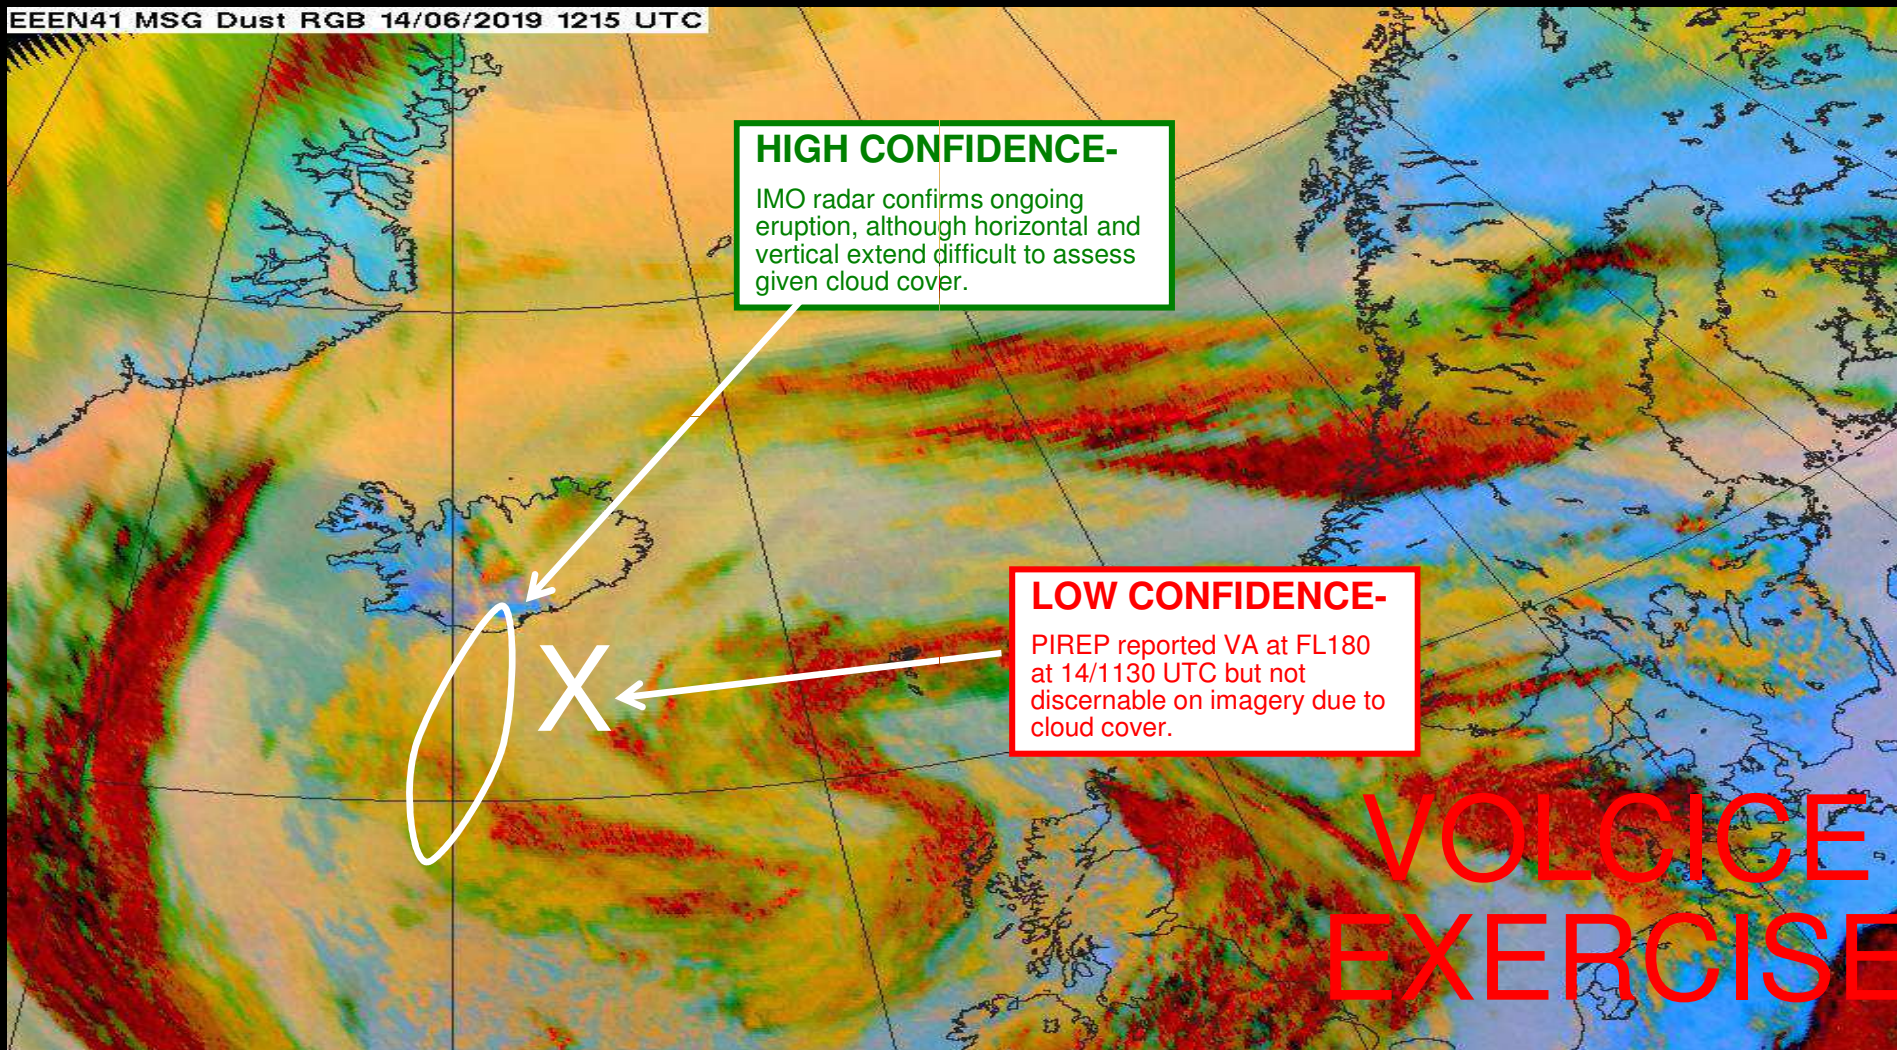

Volcanic Ash – T+3 annotated satellite image

Issued 1230 UTC on Fri 14 June 2019

VOLCICE EXERCISE

EEEN41 MSG Dust RGB 14/06/2019 1215 UTC

VOLCICE EXERCISE