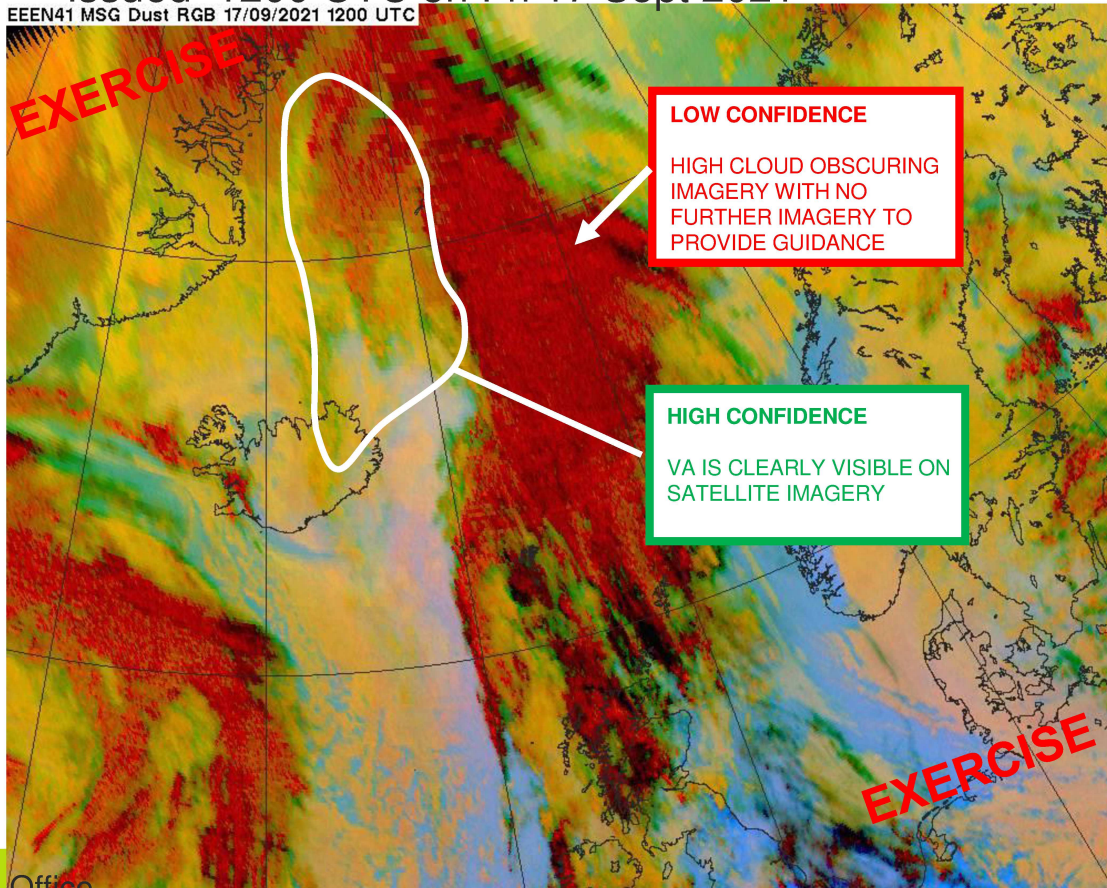

Volcanic Ash – T+0 annotated satellite image

Issued 1200 UTC on Fri 17 Sept 2021

EEEN41 MSG Dust RGB 17/09/2021 1200 UTC

EXERCISE

LOW CONFIDENCE
HIGH CLOUD OBSCURING
IMAGERY WITH NO
FURTHER IMAGERY TO
PROVIDE GUIDANCE

HIGH CONFIDENCE
VA IS CLEARLY VISIBLE ON
SATELLITE IMAGERY

EXERCISE