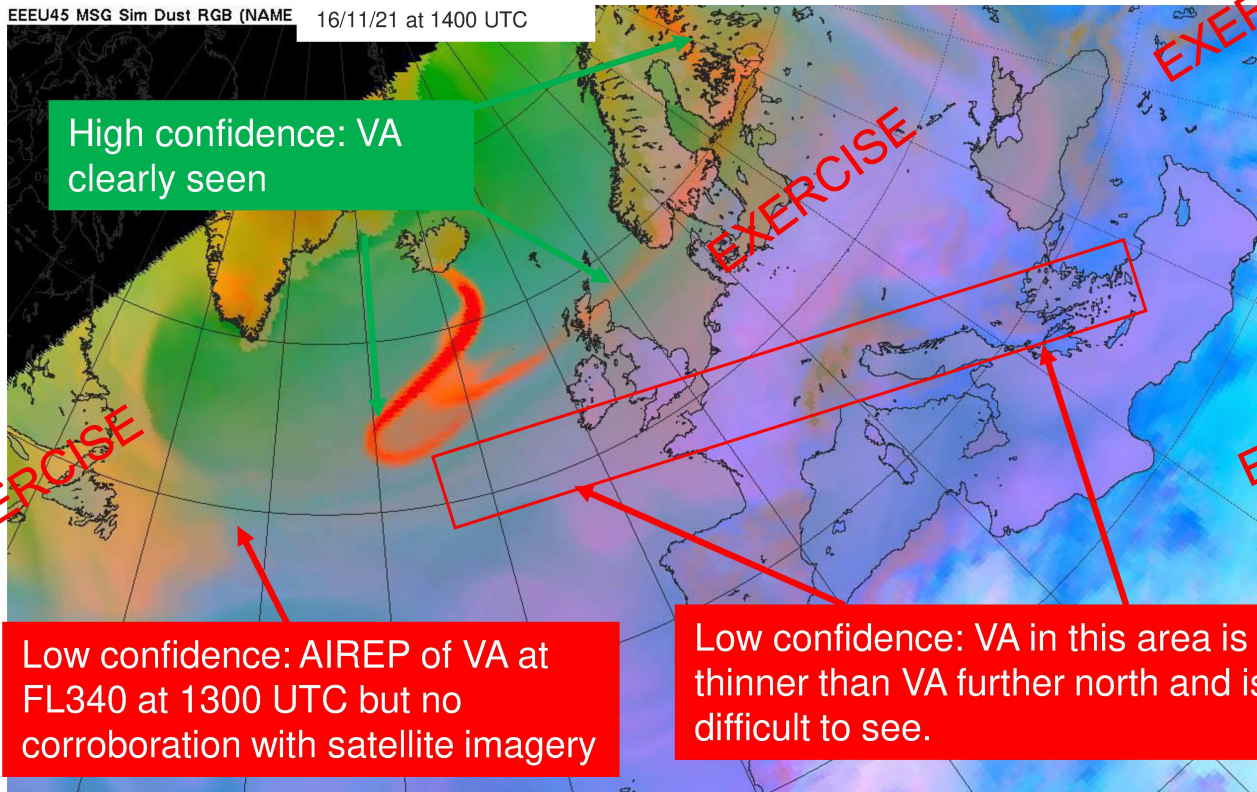

EEEE45 MSG Sim Dust RGB (NAME) 16/11/21 at 1400 UTC

High confidence: VA clearly seen

Low confidence: AIREP of VA at FL340 at 1300 UTC but no corroboration with satellite imagery

Low confidence: VA in this area is lower and thinner than VA further north and is therefore more difficult to see.