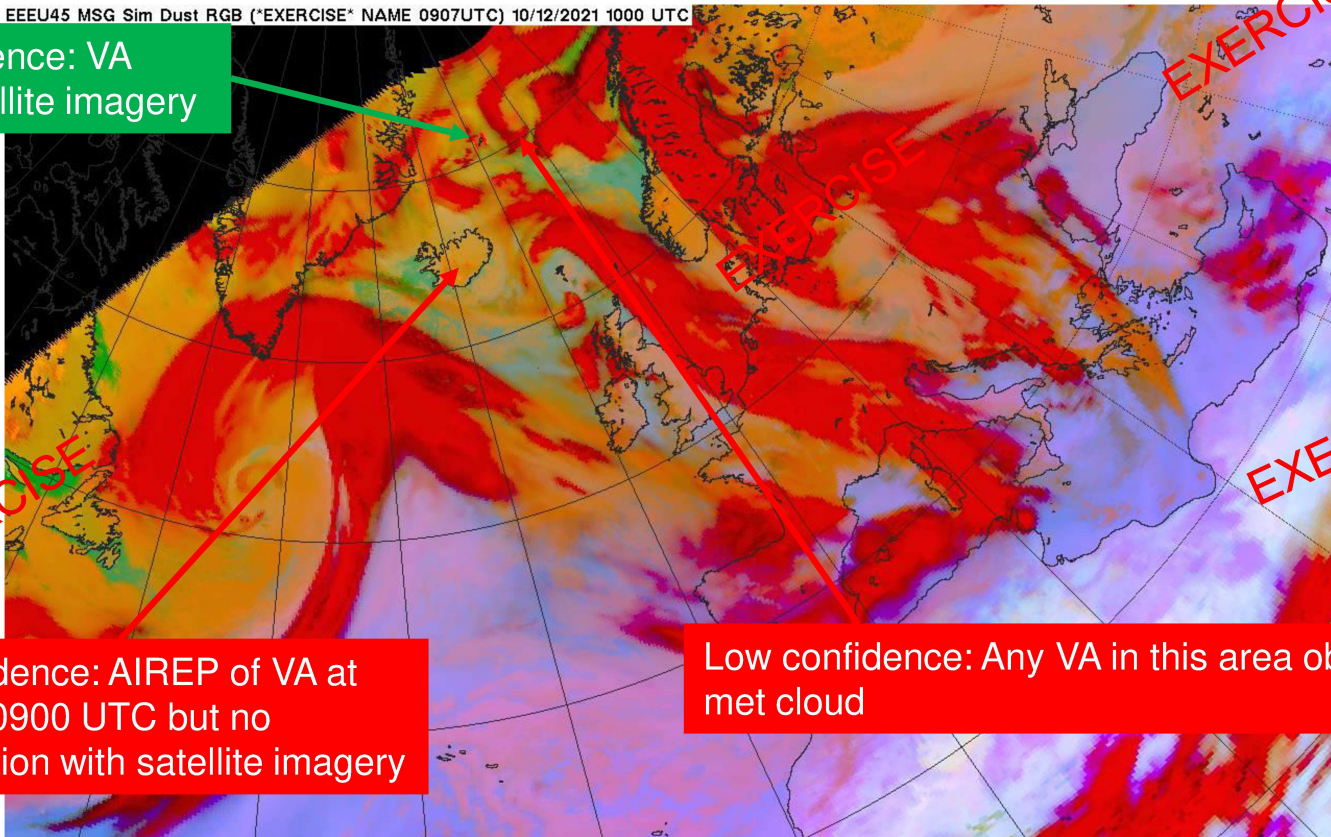

Issued 1030 UTC on Fri 10 Dec 2021

EEEE45 MSG Sim Dust RGB (\*EXERCISE\* NAME 0907UTC) 10/12/2021 1000 UTC

High confidence: VA  
seen in satellite imagery

Low confidence: AIREP of VA at  
FL340 at 0900 UTC but no  
corroboration with satellite imagery

Low confidence: Any VA in this area obscured by  
met cloud