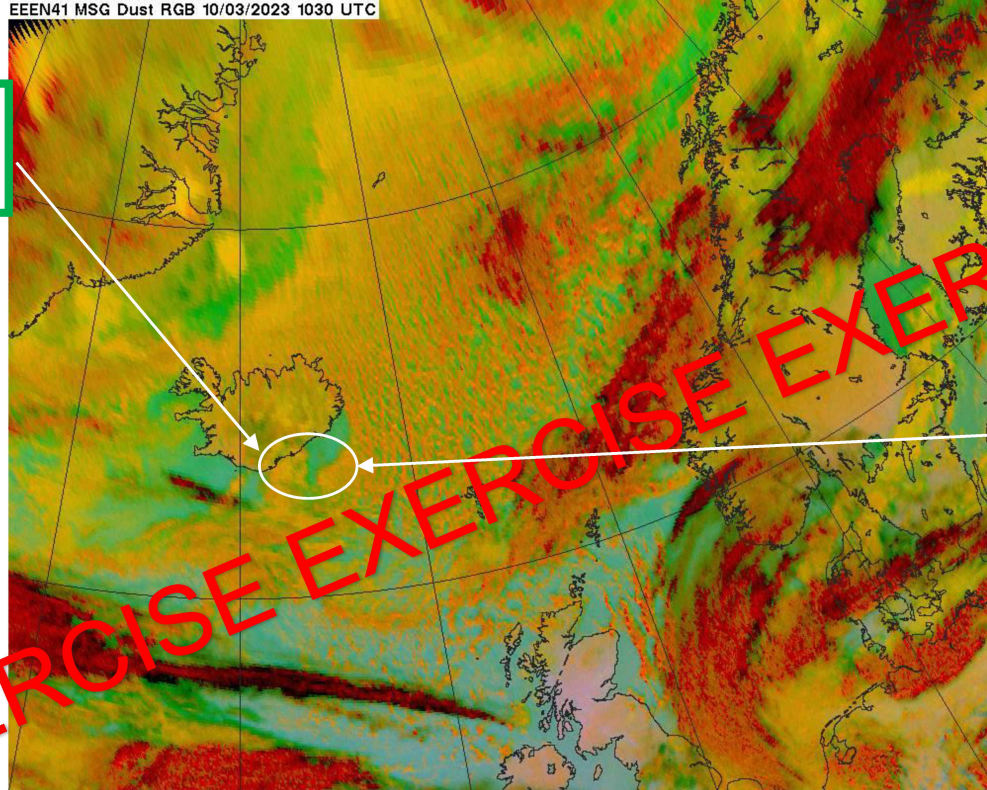

# EXERCISE Volcanic Ash - T+0 annotated satellite image

Issued 1100 UTC on Fri 10 Mar 2023

EEEN41 MSG Dust RGB 10/03/2023 1030 UTC

HIGH CONFIDENCE  
IMO RADAR CONFIRMS  
ONGOING ERUPTION

HIGH CONFIDENCE  
Volcanic ash discernible on  
satellite imagery