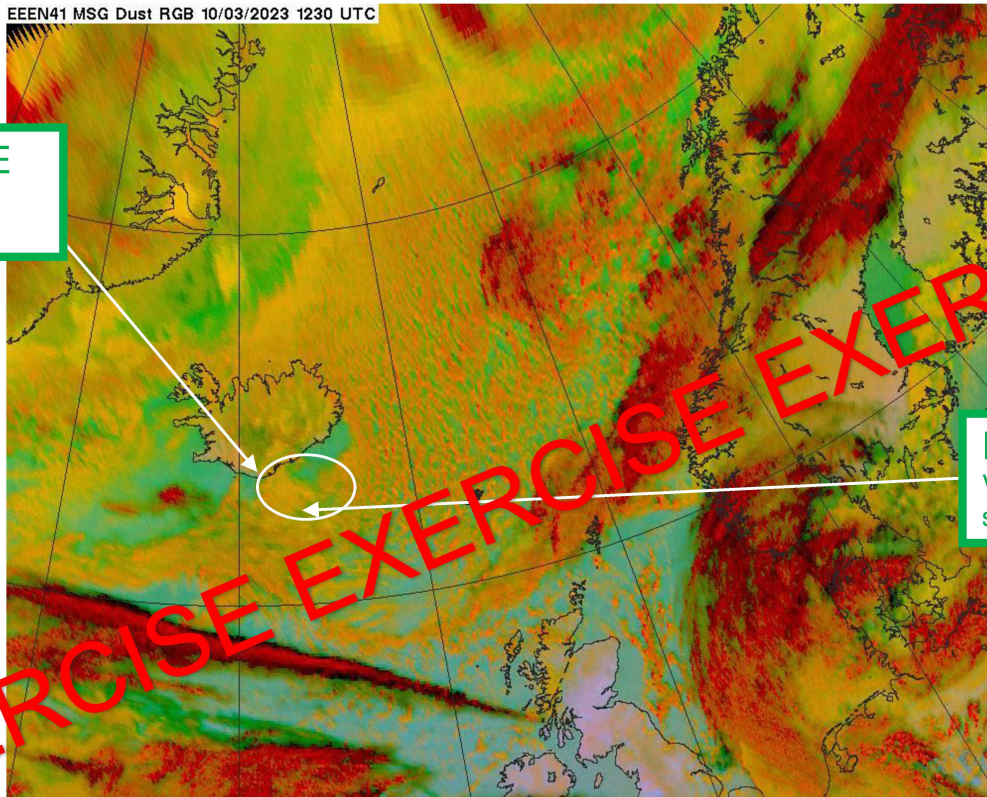

EXERCISE Volcanic Ash - T+0 annotated satellite image

Issued 1300 UTC on Fri 10 Mar 2023

EEEN41 MSG Dust RGB 10/03/2023 1230 UTC

HIGH CONFIDENCE
IMO RADAR CONFIRMS
ONGOING ERUPTION

HIGH CONFIDENCE
Volcanic ash discernible on
satellite imagery