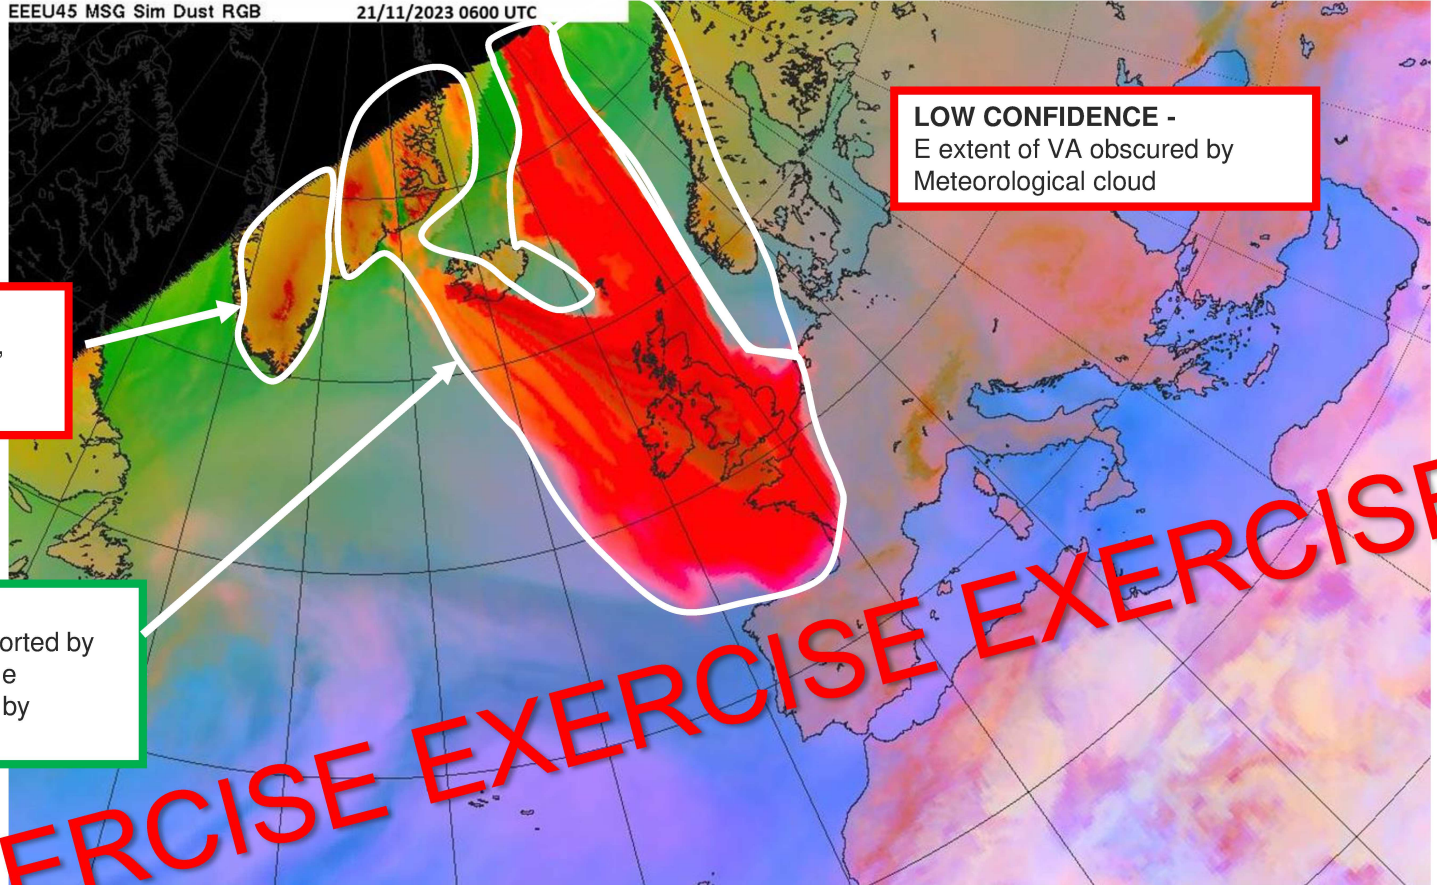

EEEE45 MSG Sim Dust RGB

21/11/2023 0600 UTC

**LOW CONFIDENCE -** VA signalled in satellite imagery, however no supporting observations

**LOW CONFIDENCE -** E extent of VA obscured by Meteorological cloud

**HIGH CONFIDENCE**  
Ash up to FL550 supported by LIDAR, RADAR. Plume detected 5-18km ASL by Lerwick

**EXERCISE EXERCISE EXERCISE**