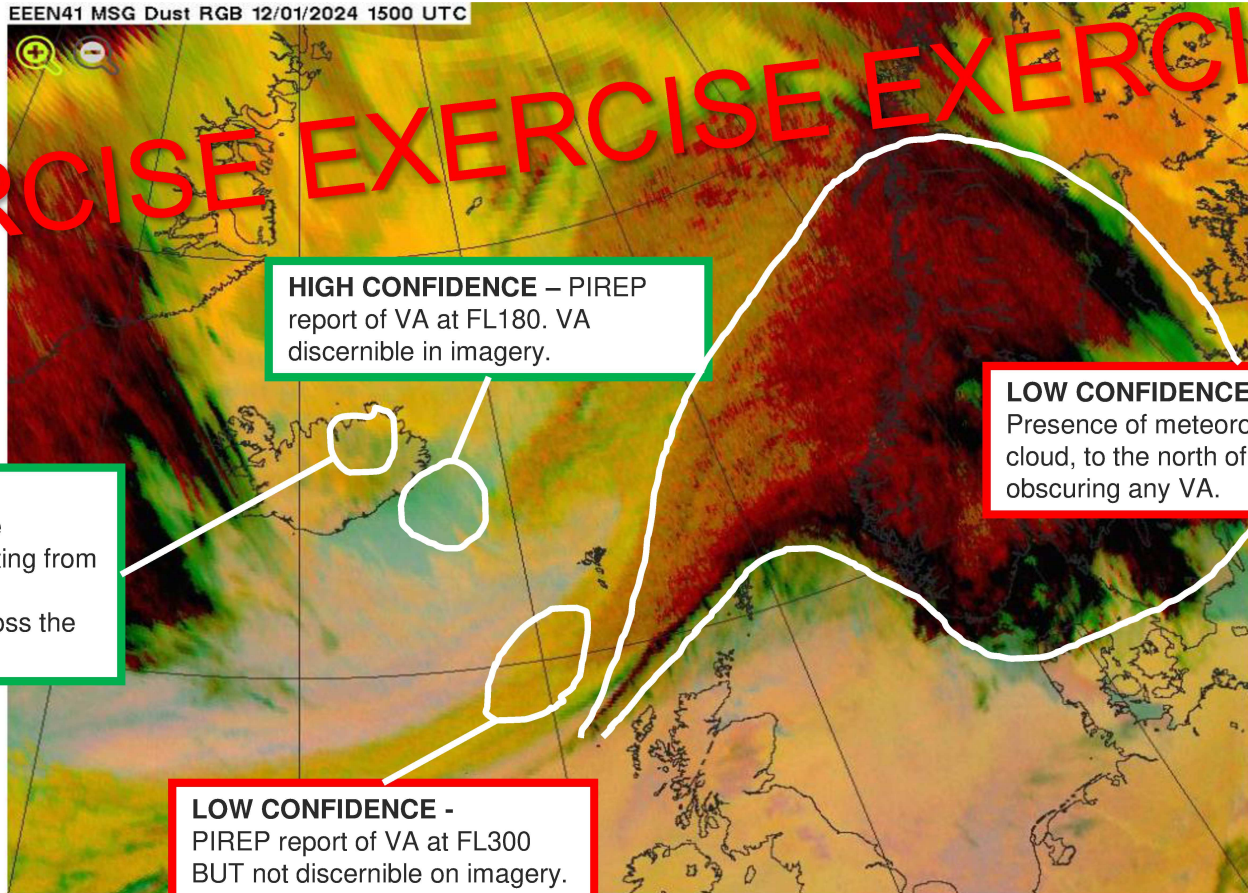

EXERCISE EXERCISE EXERCISE

HIGH CONFIDENCE – PIREP report of VA at FL180. VA discernible in imagery.

HIGH CONFIDENCE – Discernible VA in satellite imagery in plume emanating from the volcano. Low level meteorological cloud across the area.

LOW CONFIDENCE - Presence of meteorological cloud, to the north of the UK, obscuring any VA.

LOW CONFIDENCE - PIREP report of VA at FL300 BUT not discernible on imagery.